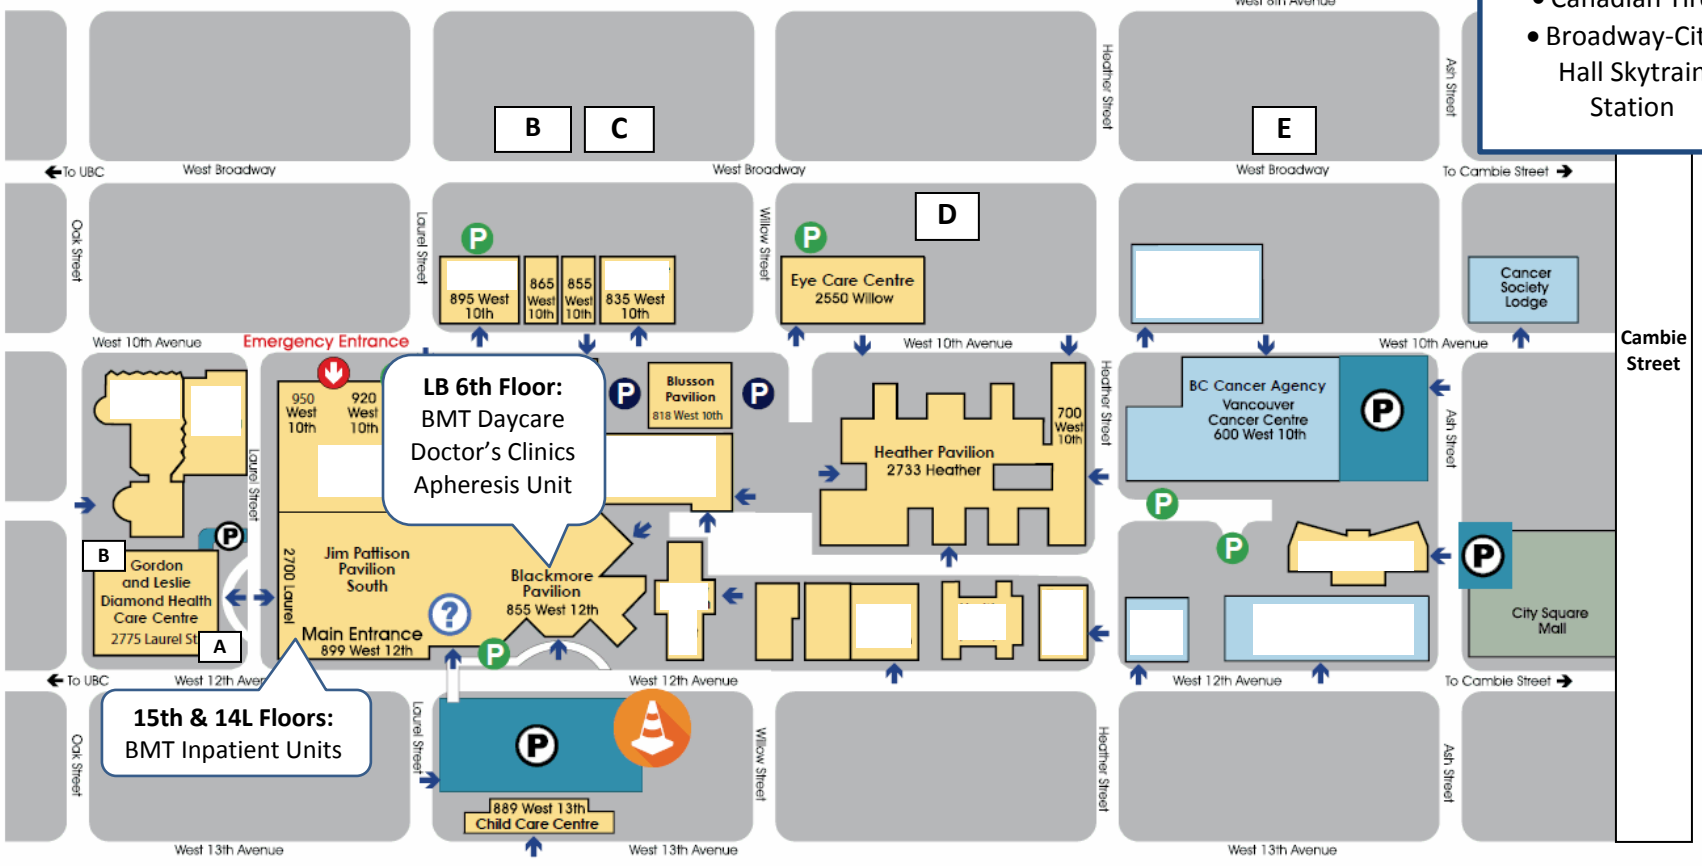

Vancouver General Hospital Directory

Near Cambie & Broadway:

- Save-On-Foods
- Whole Foods
- London Drugs
- Canadian Tire
- Broadway-City Hall Skytrain Station

Legend	A – Starbucks	B – Shopper's Drug Mart	C – Tim Horton's	D – MacDonald's Pharmacy	E – Lancaster Pharmacy				
	Hospital complex		Related facilities		Building Entrances		Emergency Entrance		
	Information Desk		Construction		Public Parkade		Short-term parking		Reserved for ICORD research participants & Blusson patients